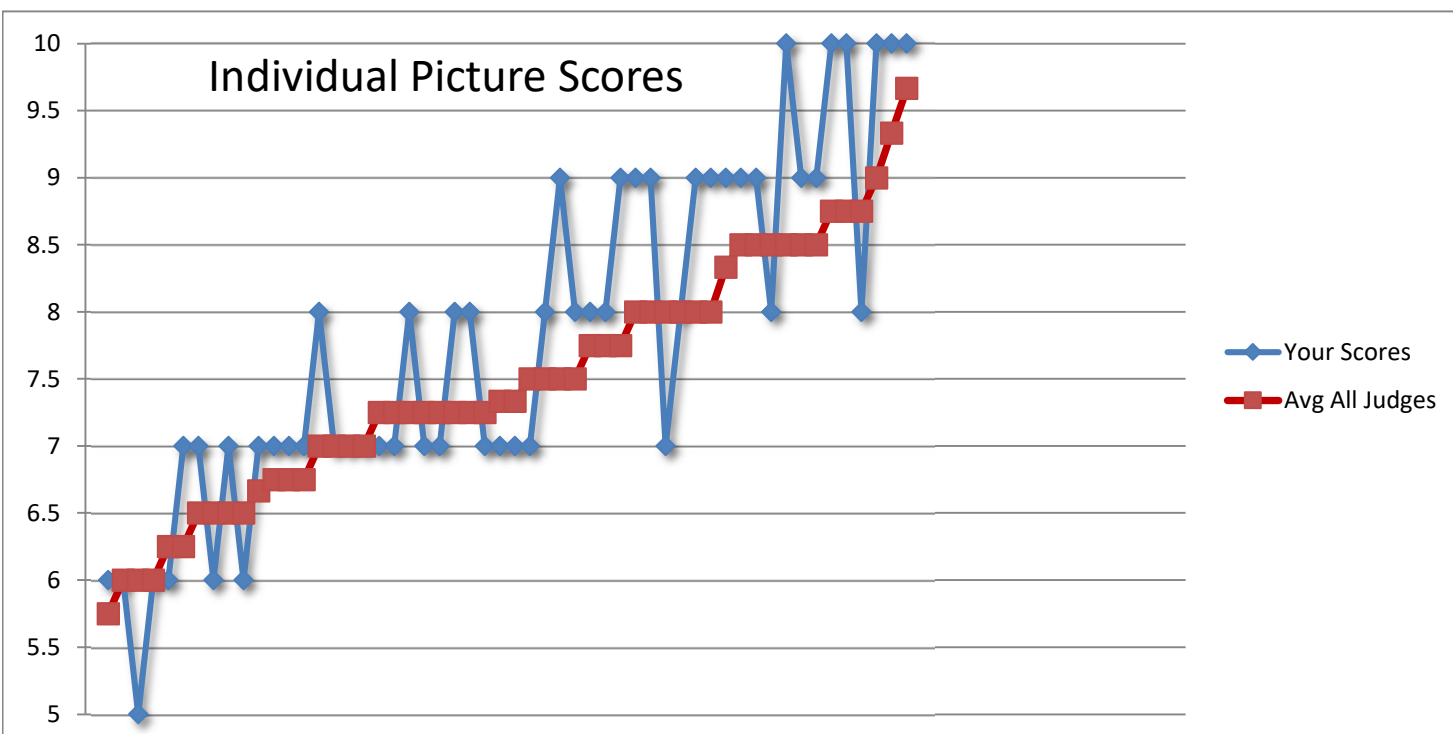

Divergence Spread Sheet

Judge's Name

The score sheets are sent out to the judges to show how you judged/scored compared to the other three judges.

Score	Your Count	Percentage
5	1	2%
6	6	11%
7	19	35%
8	11	20%
9	11	20%
10	6	11%

Individual Picture Scores Correlation

The chart below contains all of the night's average judge's scores per picture (in red), sorted from lowest on the left to highest on the right. Your scores on each picture are overlaid in blue. The goal is for each judge to have a wide dispersion of scores (high standard deviation), and to have scores with a high correlation to the average scores. Low on the left, high on the right. The higher the correlation the better. Over the past twelve months the average judge's correlation has been **0.78**. You getting over this number is very good. A number one standard deviation below the average is getting low: 0.70 Your number: 0.89