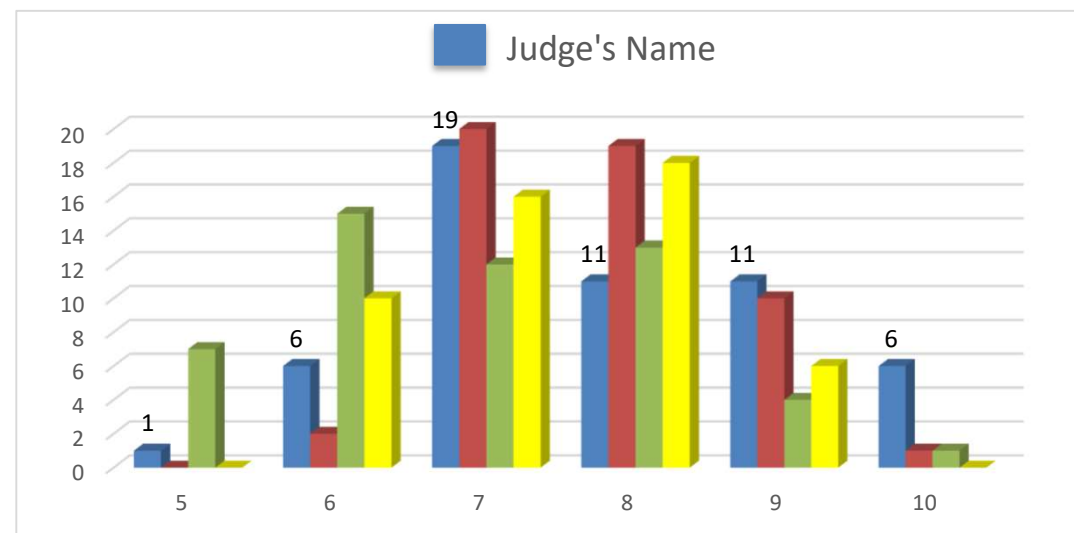

Divergence Spread Sheet

Judge's Name

The score sheets are sent out to the judges to show how you judged/scored compared to the other three judges.

Score	Your Count	Percentage
5	1	2%
6	6	11%
7	19	35%
8	11	20%
9	11	20%
10	6	11%

Individual Picture Scores Correlation

The chart below contains all of the night's average judge's scores per picture (in red), sorted from lowest on the left to highest on the right. Your scores on each picture are overlaid in blue. The goal is for each judge to have a wide dispersion of scores (high standard deviation), and to have scores with a high correlation to the average scores. Low on the left, high on the right. The higher the correlation the better. Over the past twelve months the average judge's correlation has been **0.78**. You getting over this number is very good. A number one standard deviation below the average is getting low: 0.70 Your number: 0.89